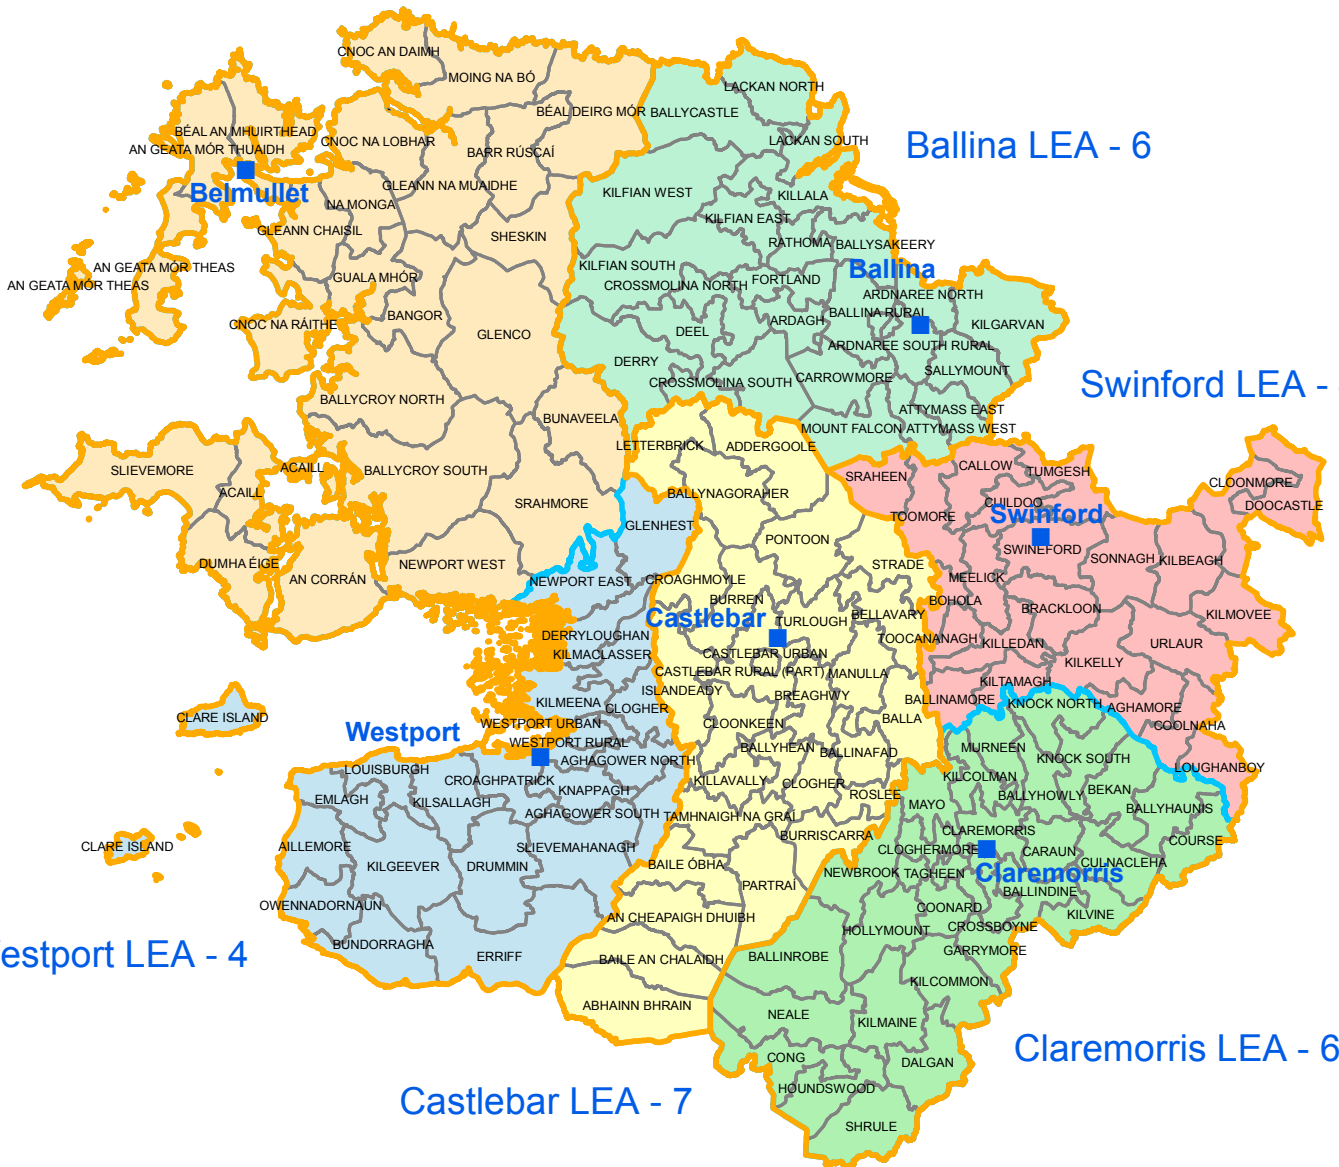

County Mayo

Belmullet LEA - 3

Ballina LEA - 6

Swinford LEA - 4

Westport LEA - 4

Castlebar LEA - 7

Claremorris LEA - 6

Local Electoral Areas and Municipal Districts:	
Local Electoral Areas:	
Electoral Divisions:	
ED Names:	TUMGESH
Town Names:	Castlebar